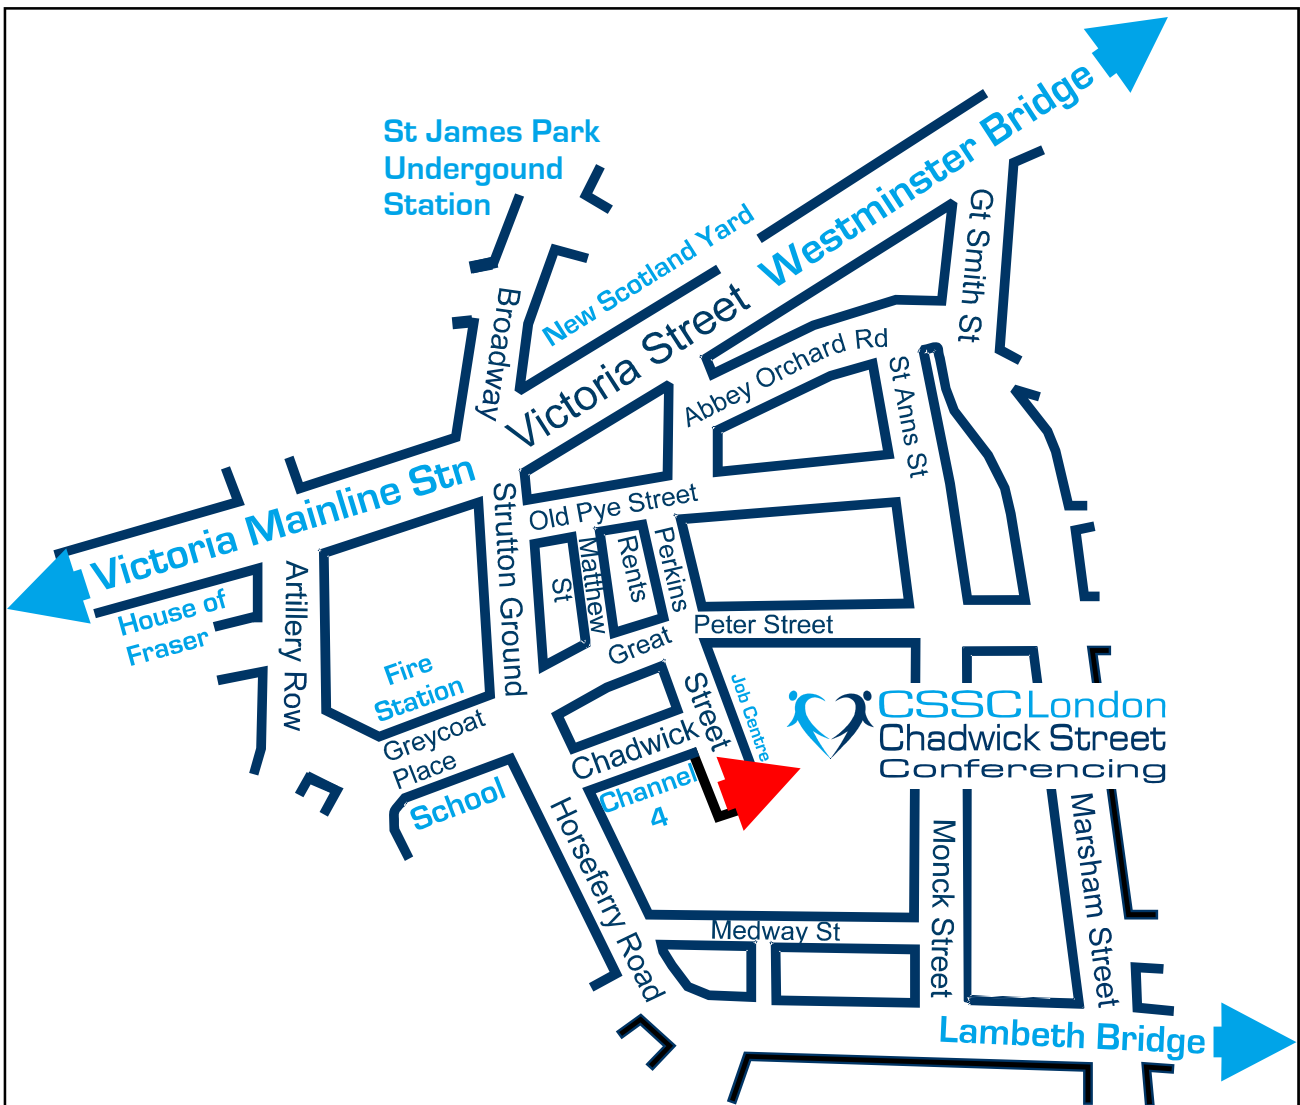

Fax 020 7976 7647

E-mail  
[chadwick.street@cssc.co.uk](mailto:chadwick.street@cssc.co.uk)  
Location: Central London, just  
off Victoria Street

Public transport: St James Park  
(London Underground)

Public transport: St James's  
Park (London Underground) is  
5 minutes' walk away - Victoria  
and Waterloo trains are also  
nearby. The 507 bus from

Victoria to Waterloo stops by  
the Channel 4 building in  
Horseferry Road.

Parking: There are several car  
parks nearby plus on-street  
meter parking. The site is within  
the Congestion Zone.

## Directions

The easiest way to find us is from Horseferry Road, facing the big, modern Channel 4 building (we're just behind it).

Walk down Chadwick Street, the road on the left hand side of the Channel 4 building (Peabody flats on your left, Channel 4 on your right) until you get to the end.

Turn right (past the Job Centre), for 10 yards into what looks like a dead end, then turn left into the CSSC London Chadwick Street site.